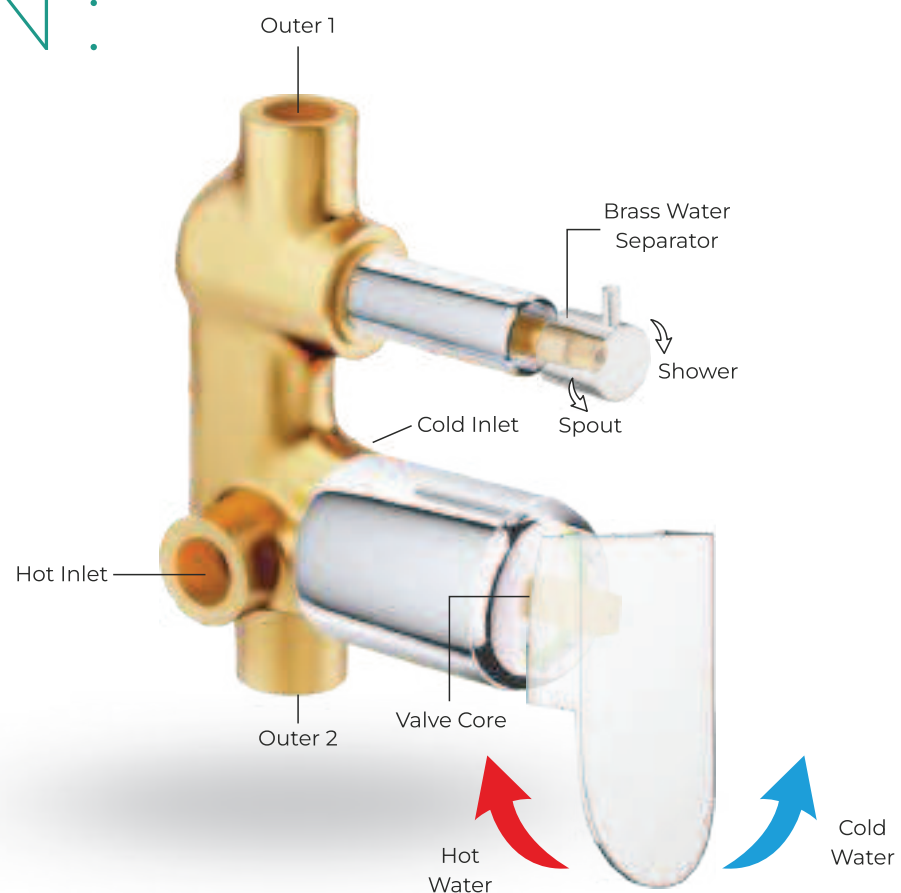

CHAPEL Collection

CPL-1125

Diverter Exposed Part

Material : Brass
 Cartridge Size : 46 MM
 Finish : Chrome
 M.R.P. ₹ : 3100/-

Concealed Diverter

FUNCTION :

Single Lever Design For effortless flow and temperature control