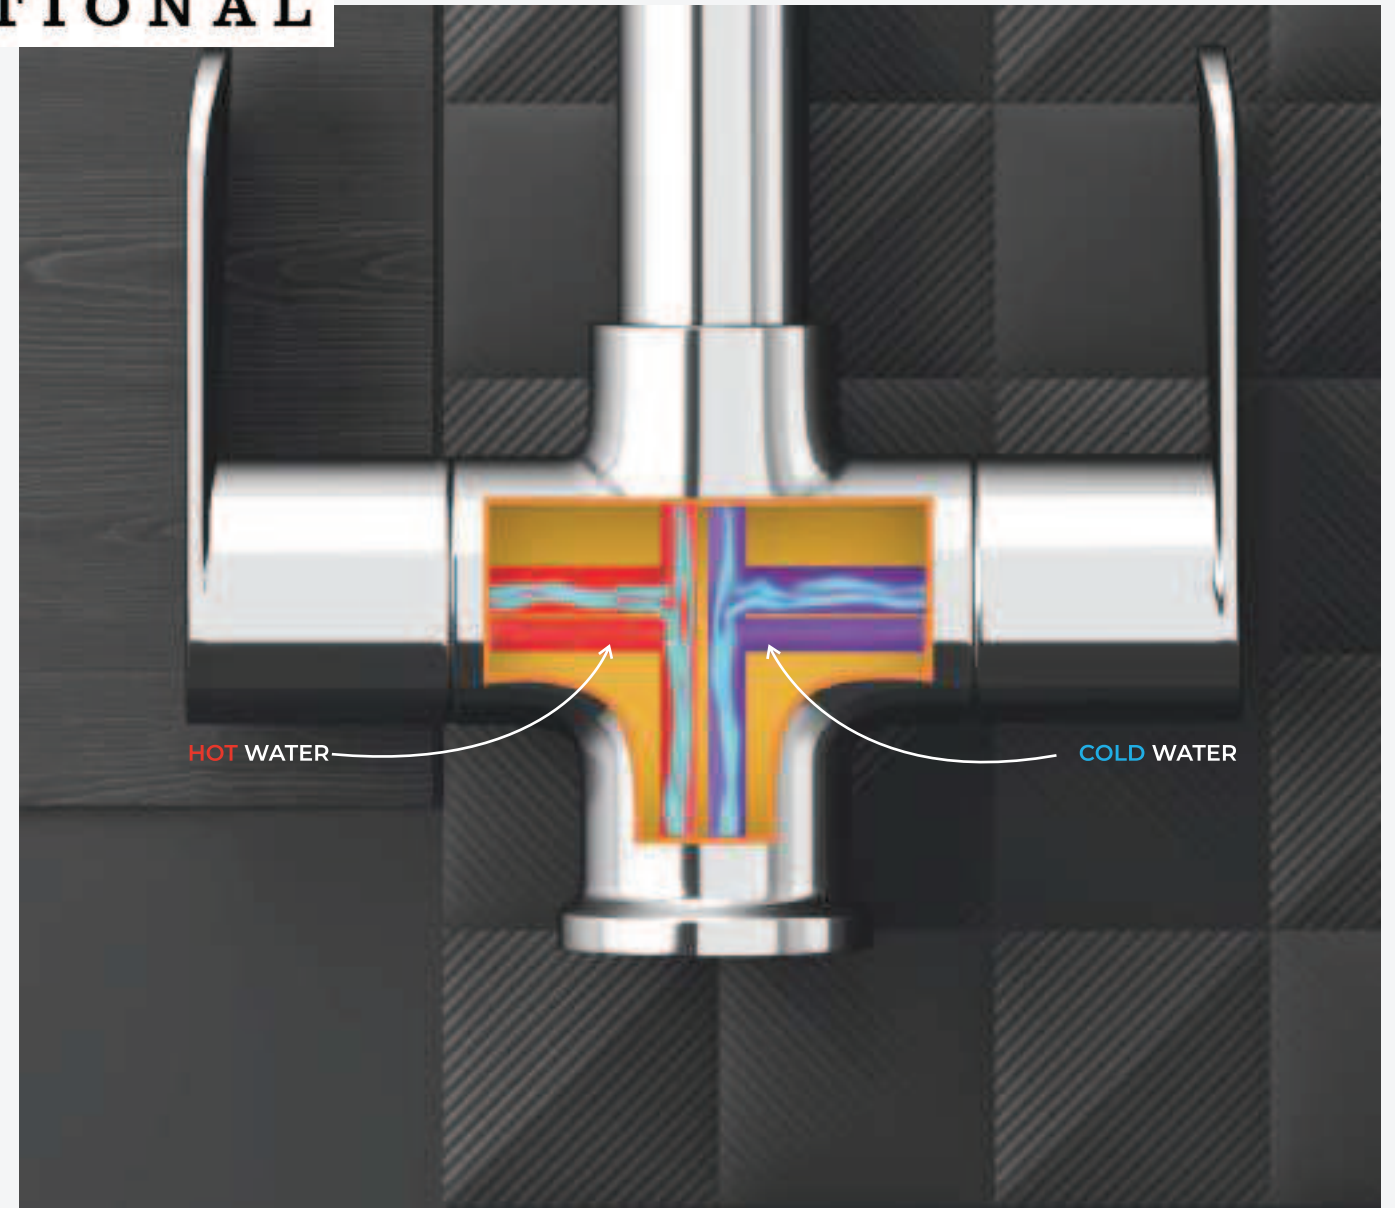

PRIME
COLLECTION

THE ULTIMATE HOT AND COLD FAUCET

Precise control over hot and cold water temperatures for comfort and convenience. Simplifies water temperature and flow control with a single lever.

STYLISH DESIGN

A stylish design can complement the overall aesthetics of your kitchen or bathroom. Various finishes and styles available to match different interior design preferences. Even in budget-friendly options, faucets can offer contemporary and modern designs.

FAUCETS
for the MODERN

aesthetic.