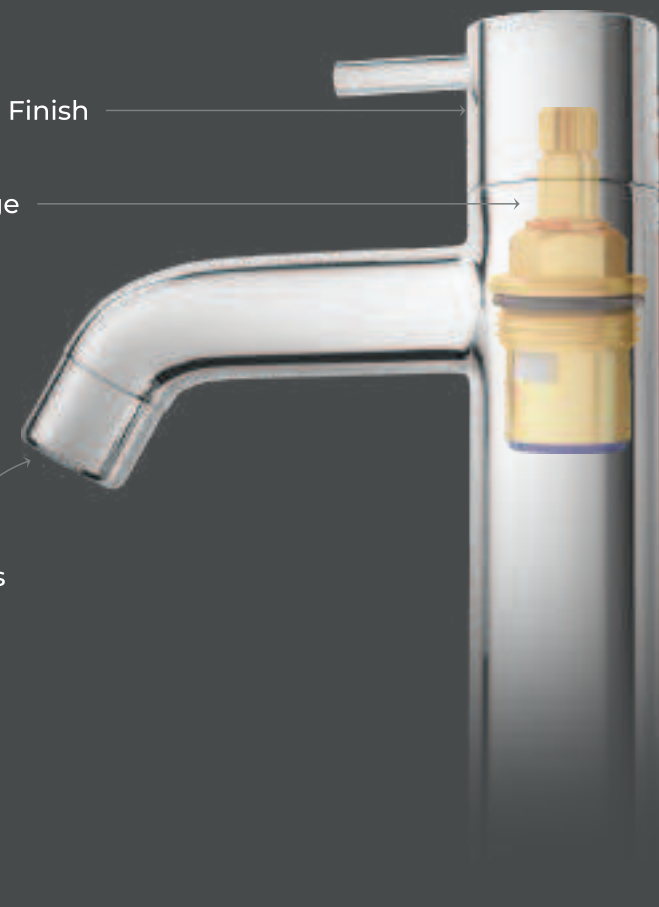

GALLEY HIGH GRADE - HONEY BRASS FAUCET

- Casting Process Provide Indestructible and heavy-duty body with non corrosive surface.
- Smooth and clean inner wall surface the assures you with Lead-free

Chrome Finish

Cartridge

Aerators